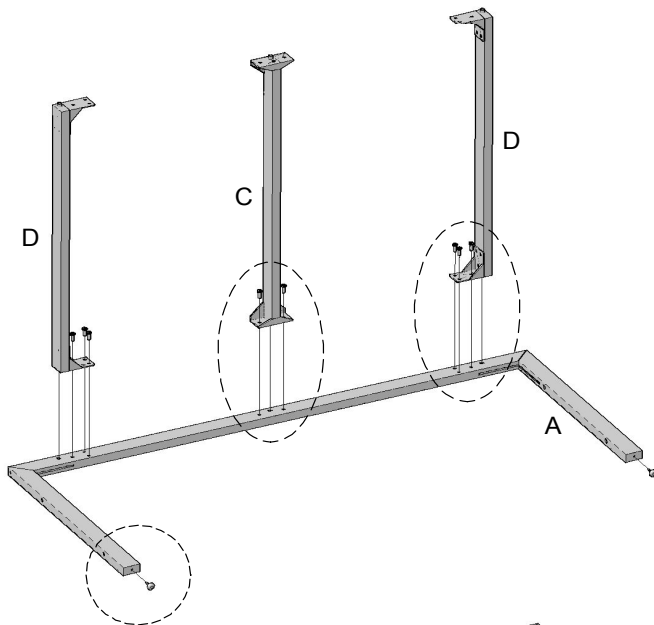

SOHO DINING TABLE

SEASONAL LIVING®

SKU # P501982251

Assembly Instructions

PART LIST

A (2X)

B (2X)

C (4X)

ASSEMBLY

STEP 1

STEP 2