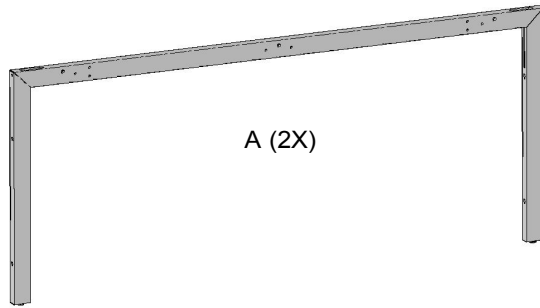

SOHO DINING TABLE

SEASONAL LIVING®

SKU # P501982251

Assembly Instructions

PART LIST

A (2X)

B (2X)

C (4X)