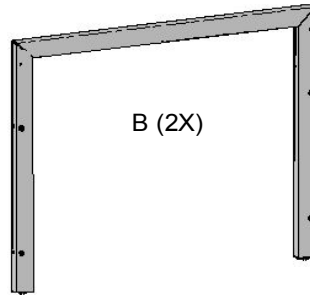

SOHO DINING TABLE

SEASONAL LIVING®

SKU # P501982251

Assembly Instructions

PART LIST

A (2X)

B (2X)

C (4X)