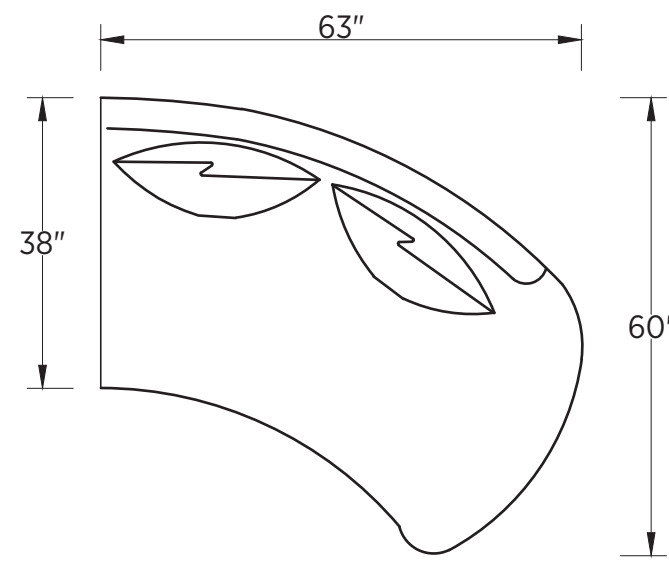

Grand Royal Scale

1/2"=1'

1 ARM LOVE SEAT (LAF/RAF)

WEDGE

ARMLESS LOVE W/ BUMPER

OTTOMAN

1 ARM SOFA W/ BUMPER