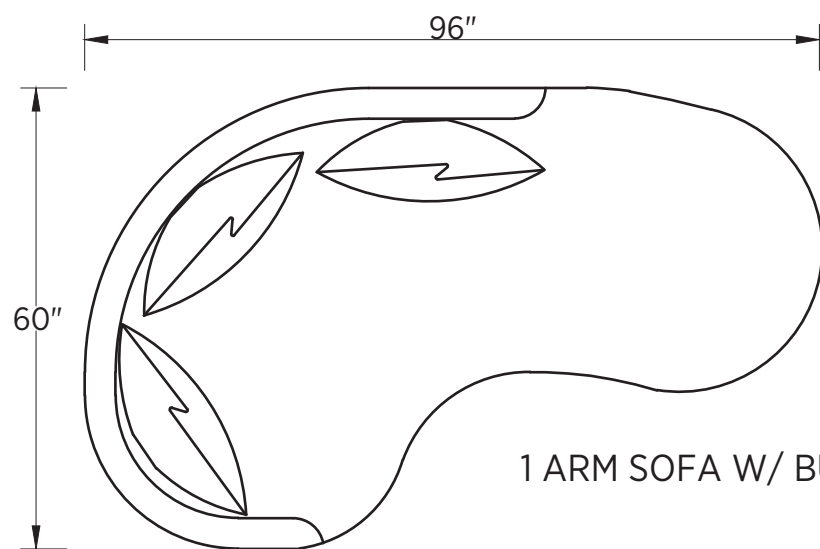

Grand Royal Scale

1/2"=1'

1 ARM LOVE SEAT (LAF/RAF)

WEDGE

ARMLESS LOVE W/ BUMPER

OTTOMAN

1 ARM SOFA W/ BUMPER