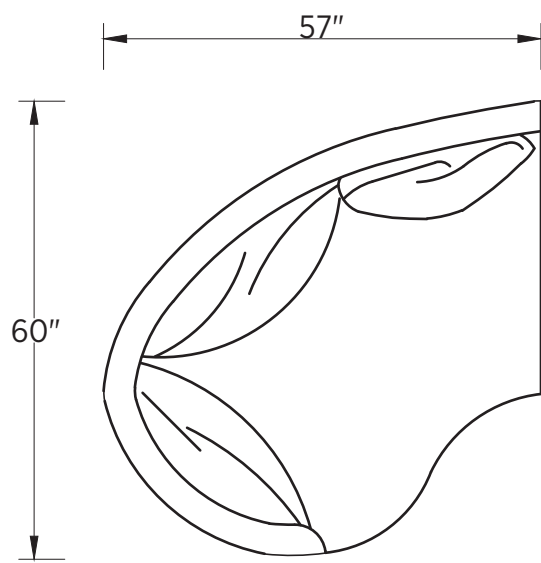

Grand Royal Scale

1/2"=1'

1 ARM LOVE SEAT (LAF/RAF)

WEDGE

ARMLESS LOVE W/ BUMPER

OTTOMAN

1 ARM SOFA W/ BUMPER