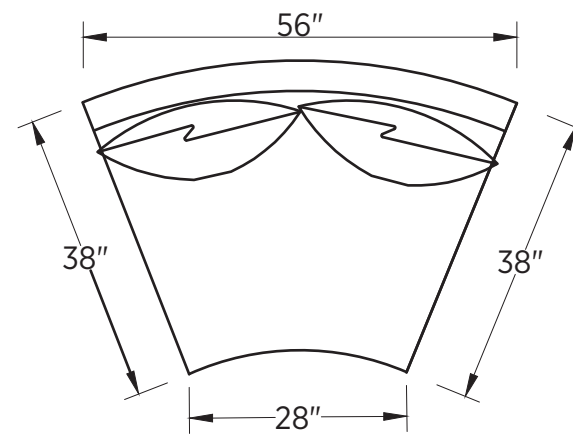

Grand Royal Scale

1/2"=1'

1 ARM LOVE SEAT (LAF/RAF)

WEDGE

ARMLESS LOVE W/ BUMPER

OTTOMAN

1 ARM SOFA W/ BUMPER