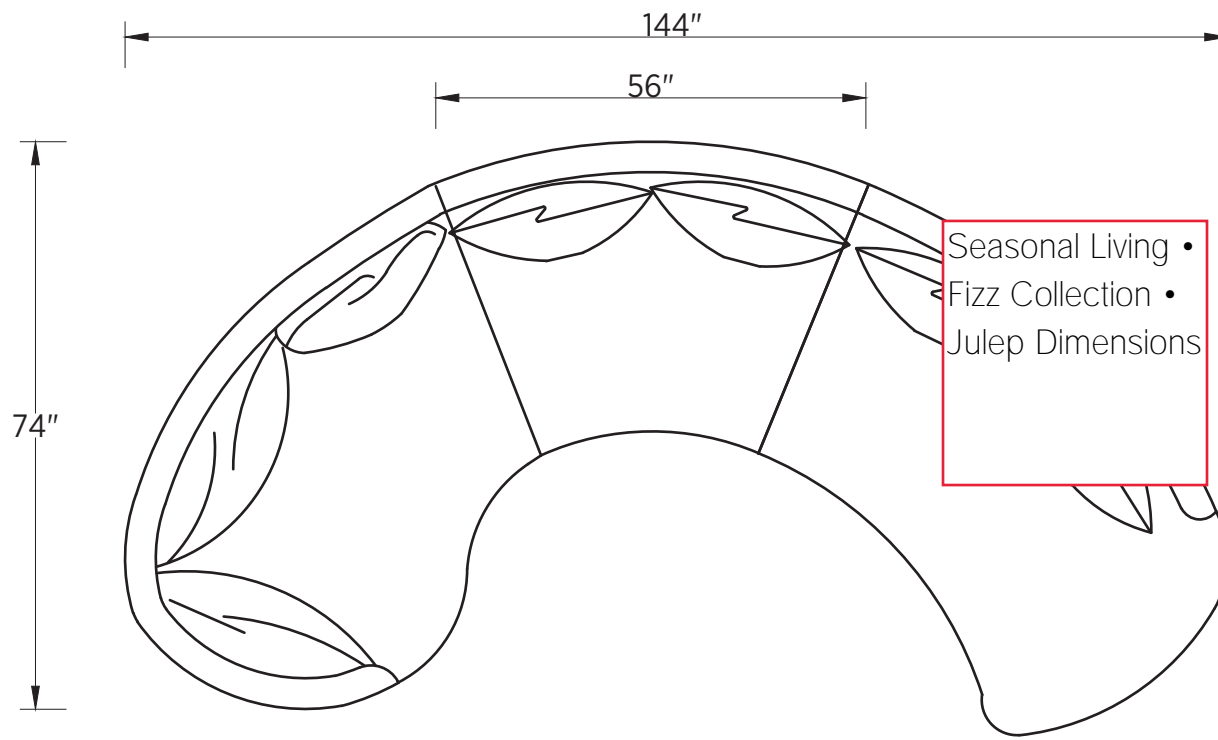

Grand Royal Scale

1/2"=1'

1 ARM LOVE SEAT (LAF/RAF)

WEDGE

ARMLESS LOVE W/ BUMPER

OTTOMAN

1 ARM SOFA W/ BUMPER