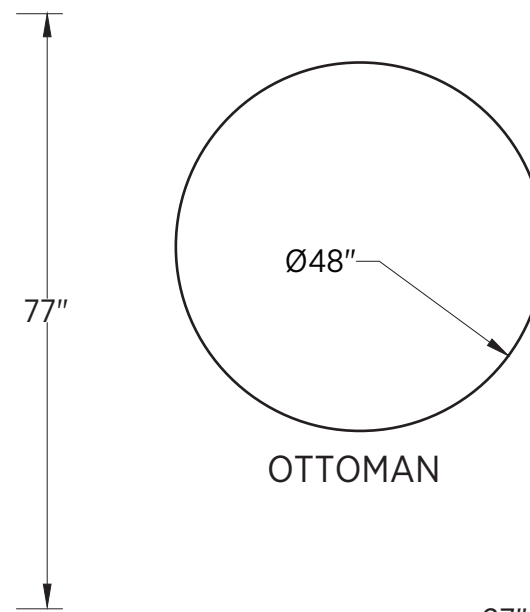

Grand Royal Scale

1/2"=1'

1 ARM LOVE SEAT (LAF/RAF)

WEDGE

ARMLESS LOVE W/ BUMPER

OTTOMAN

1 ARM SOFA W/ BUMPER