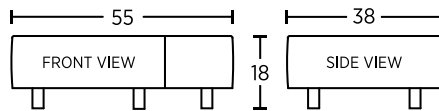

SAVOIRE SECTIONAL COMPONENTS AND DIMENSIONS
 CUSTOM UPHOLSTERY • MADE TO ORDER IN THE USA • 6 WEEKS LEAD TIME

Visit SeasonalLiving.com for SouthLake Fabrics custom upholstery options

**104FT007P2
Back Cushion**