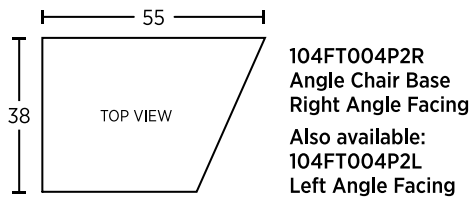

SAVOIRE SECTIONAL COMPONENTS AND DIMENSIONS
 CUSTOM UPHOLSTERY • MADE TO ORDER IN THE USA • 6 WEEKS LEAD TIME

Visit SeasonalLiving.com for SouthLake Fabrics custom upholstery options

**104FT007P2
Back Cushion**