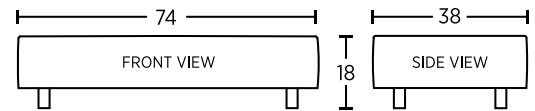

SAVOIRE SECTIONAL COMPONENTS AND DIMENSIONS
 CUSTOM UPHOLSTERY • MADE TO ORDER IN THE USA • 6 WEEKS LEAD TIME

Visit SeasonalLiving.com for SouthLake Fabrics custom upholstery options

**104FT007P2
Back Cushion**