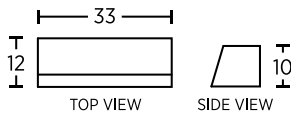

SAVOIRE SECTIONAL COMPONENTS AND DIMENSIONS
 CUSTOM UPHOLSTERY • MADE TO ORDER IN THE USA • 6 WEEKS LEAD TIME

Visit SeasonalLiving.com for SouthLake Fabrics custom upholstery options

**104FT007P2
Back Cushion**