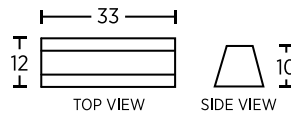

SAVOIRE SECTIONAL COMPONENTS AND DIMENSIONS
 CUSTOM UPHOLSTERY • MADE TO ORDER IN THE USA • 6 WEEKS LEAD TIME

Visit SeasonalLiving.com for SouthLake Fabrics custom upholstery options

**104FT007P2
Back Cushion**