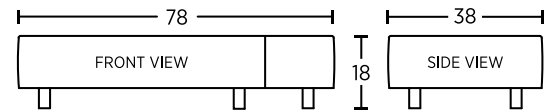

SAVOIRE SECTIONAL COMPONENTS AND DIMENSIONS
 CUSTOM UPHOLSTERY • MADE TO ORDER IN THE USA • 6 WEEKS LEAD TIME

Visit SeasonalLiving.com for SouthLake Fabrics custom upholstery options

**104FT007P2
Back Cushion**