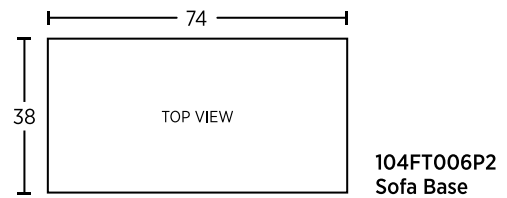

SAVOIRE SECTIONAL COMPONENTS AND DIMENSIONS
CUSTOM UPHOLSTERY • MADE TO ORDER IN THE USA • 6 WEEKS LEAD TIME

Visit SeasonalLiving.com for SouthLake Fabrics custom upholstery options

SEASONAL LIVING®

tel: (512) 554-5738 fax: (512) 330-0841 web: www.SeasonalLiving.com

Visit www.SeasonalLiving.com for complete product information.
Seasonal Living reserves the right to make minor design changes and to discontinue items,
materials and/or colors without notice. Printed colors cannot be guaranteed for accuracy.