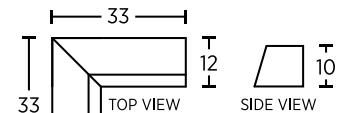

**104FT008P2
Corner Cushion**

SEASONAL LIVING®

tel: (512) 554-5738 fax: (512) 330-0841 web: www.SeasonalLiving.com

Visit www.SeasonalLiving.com for complete product information.
Seasonal Living reserves the right to make minor design changes and to discontinue items,
materials and/or colors without notice. Printed colors cannot be guaranteed for accuracy.