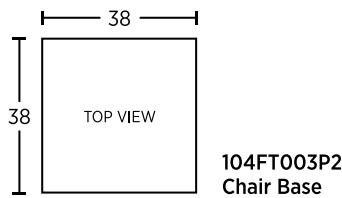

SAVOIRE SECTIONAL COMPONENTS AND DIMENSIONS
 CUSTOM UPHOLSTERY • MADE TO ORDER IN THE USA • 6 WEEKS LEAD TIME

Visit SeasonalLiving.com for SouthLake Fabrics custom upholstery options

**104FT007P2
Back Cushion**