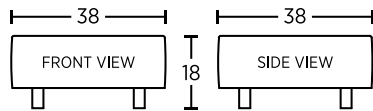

SAVOIRE SECTIONAL COMPONENTS AND DIMENSIONS
 CUSTOM UPHOLSTERY • MADE TO ORDER IN THE USA • 6 WEEKS LEAD TIME

Visit SeasonalLiving.com for SouthLake Fabrics custom upholstery options

**104FT007P2
Back Cushion**