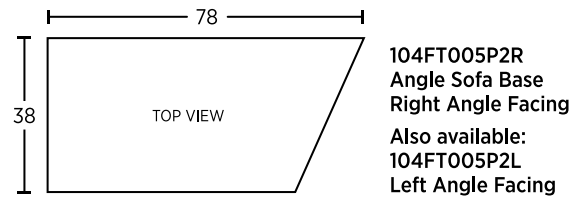

SAVOIRE SECTIONAL COMPONENTS AND DIMENSIONS
 CUSTOM UPHOLSTERY • MADE TO ORDER IN THE USA • 6 WEEKS LEAD TIME

Visit SeasonalLiving.com for SouthLake Fabrics custom upholstery options

**104FT007P2
Back Cushion**