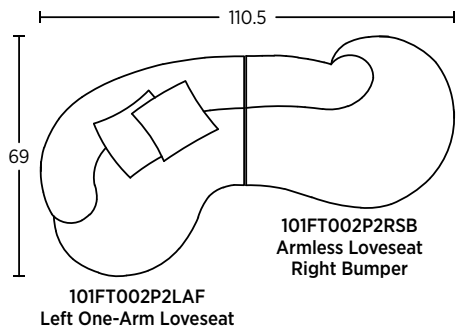

SAMPLE CONFIGURATIONS

COMPONENTS

SEASONAL LIVING®

tel: (512) 554-5738 fax: (512) 330-0841 web: www.SeasonalLiving.com

Visit www.SeasonalLiving.com for complete product information.
Seasonal Living reserves the right to make minor design changes and to discontinue items,
materials and/or colors without notice. Printed colors cannot be guaranteed for accuracy.