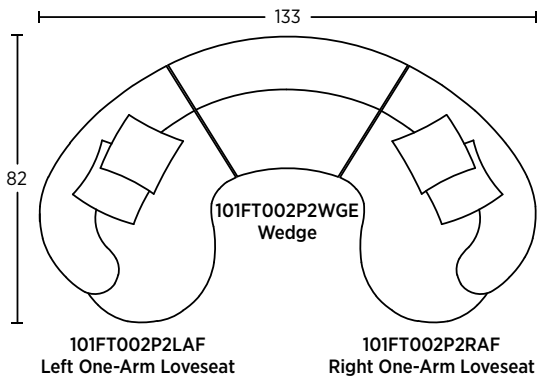

SAMPLE CONFIGURATIONS

COMPONENTS

SEASONAL LIVING®

tel: (512) 554-5738 fax: (512) 330-0841 web: www.SeasonalLiving.com

Visit www.SeasonalLiving.com for complete product information.
Seasonal Living reserves the right to make minor design changes and to discontinue items,
materials and/or colors without notice. Printed colors cannot be guaranteed for accuracy.