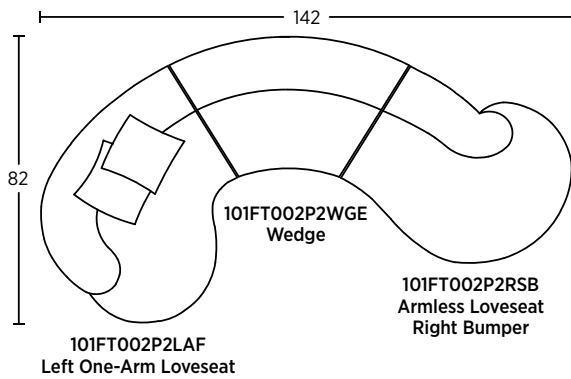

SAMPLE CONFIGURATIONS

COMPONENTS

SEASONAL LIVING®

tel: (512) 554-5738 fax: (512) 330-0841 web: www.SeasonalLiving.com

Visit www.SeasonalLiving.com for complete product information.
Seasonal Living reserves the right to make minor design changes and to discontinue items,
materials and/or colors without notice. Printed colors cannot be guaranteed for accuracy.