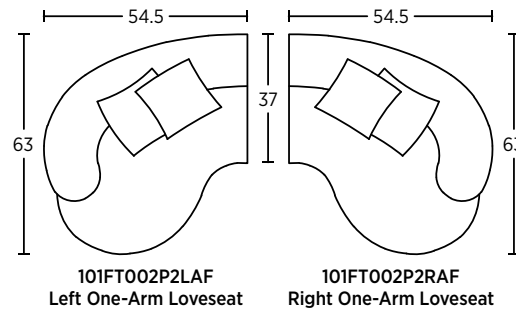

SAMPLE CONFIGURATIONS

COMPONENTS

SEASONAL LIVING®

tel: (512) 554-5738 fax: (512) 330-0841 web: www.SeasonalLiving.com

Visit www.SeasonalLiving.com for complete product information.
Seasonal Living reserves the right to make minor design changes and to discontinue items,
materials and/or colors without notice. Printed colors cannot be guaranteed for accuracy.