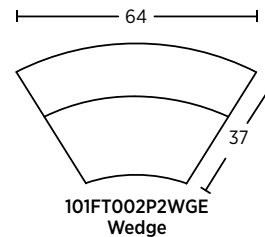

SAMPLE CONFIGURATIONS

COMPONENTS

SEASONAL LIVING®

tel: (512) 554-5738 fax: (512) 330-0841 web: www.SeasonalLiving.com

Visit www.SeasonalLiving.com for complete product information.
Seasonal Living reserves the right to make minor design changes and to discontinue items,
materials and/or colors without notice. Printed colors cannot be guaranteed for accuracy.