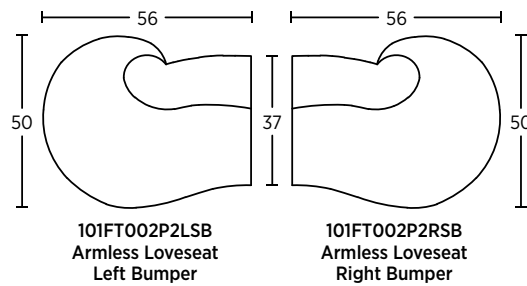

SAMPLE CONFIGURATIONS

COMPONENTS

SEASONAL LIVING®

tel: (512) 554-5738 fax: (512) 330-0841 web: www.SeasonalLiving.com

Visit www.SeasonalLiving.com for complete product information.
Seasonal Living reserves the right to make minor design changes and to discontinue items,
materials and/or colors without notice. Printed colors cannot be guaranteed for accuracy.